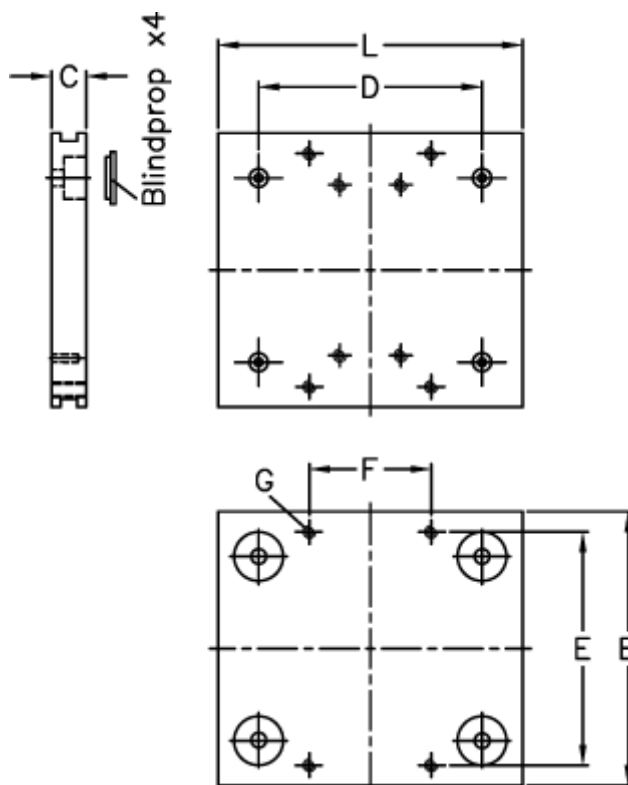

Article number: 057113044125

Description: Hepco GV3 carriage plate CP 44 34 L125

Measures

B	= 116
C	= 14.50
d	= 88
E	= 96
F	= 50
For bearing	= 34
For slide	= M/NM 44
L	= 125

Threaded hole G = 4 x M8